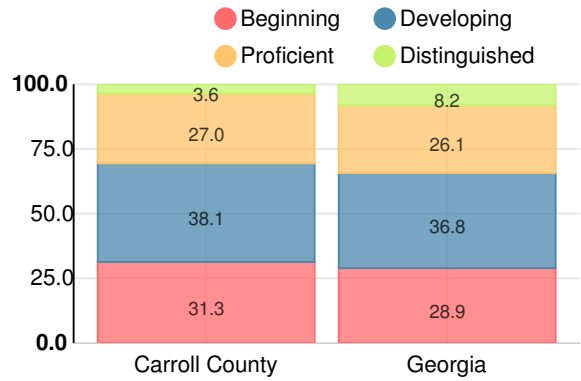

Science

Percent of students scoring in each performance level on 2017 Georgia Milestones for middle school grades

Social Studies

Percent of students scoring in each performance level on 2017 Georgia Milestones for middle school grades

Reading at or above the Grade Level Target (8th Grade)

Percent of students in grade 8 achieving Lexile measure greater than 1050

High School

American Literature & Composition

Percent of students scoring in each performance level on 2017 Georgia Milestones

Coordinate Algebra/Algebra I

Percent of students scoring in each performance level on 2017 Georgia Milestones

Biology

Percent of students scoring in each performance level on 2017 Georgia Milestones

US History