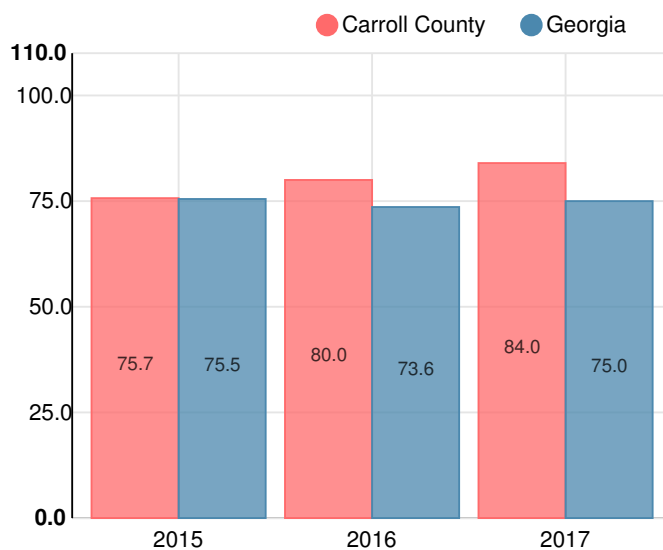

Carroll County

164 Independence Dr., Carrollton, GA 30116

(770)832-3568

Enrollment: 14328 students

Performance Snapshot

- Carroll County's **overall performance is higher than 91% of districts.**
- Its elementary students' **academic growth is higher than 94% of districts.**
- Its middle school students' **academic growth is higher than 73% of districts.**
- Its high school students' **academic growth is higher than 68% of districts.**
- **58.9% of its 3rd grade students are reading at or above the grade level target.**
- **74.8% of its 8th grade students are reading at or above the grade level target.**
- **Its four-year graduation rate is 85.7%, which is higher than 46% of districts.**
- **60.5% of graduates are college ready.**

District Wide

B
84

Year	Carroll County
2017	B
2016	B
2015	C

Grade conversion	
A	90 - 100
B	80 - 89.9
C	70 - 79.9
D	60 - 69.9
F	0 - 59.9

CCRPI Single Score