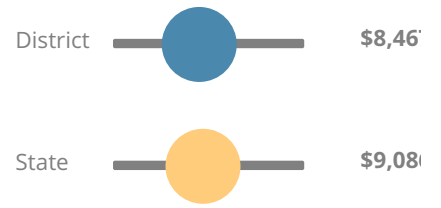

CCRPI Single Score

Student Mobility Rate

17.4%

Financial Efficiency Star Rating

Per Pupil Expenditures

Race/Ethnicity

- Asian/Pacific Islander
- American Indian/Alaskan
- Black
- Hispanic
- Multi-racial
- White