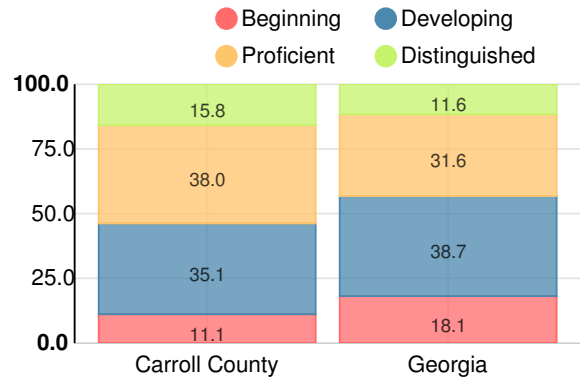

CCRPI Single Score

Student Mobility Rate

17.4%

Financial Efficiency Star Rating

Per Pupil Expenditures

Race/Ethnicity

- Asian/Pacific Islander
- American Indian/Alaskan
- Black
- Hispanic
- Multi-racial
- White

Free/Reduced-Price Lunch (FRL)

- FRL
- Not FRL

Students with Disability (SWD)

- SWD
- Not SWD

English Language Learners (ELL)

- ELL
- Not ELL

Elementary

English

Percent of students scoring in each performance level on 2017 Georgia Milestones for elementary grades

Mathematics

Percent of students scoring in each performance level on 2017 Georgia Milestones for elementary grades