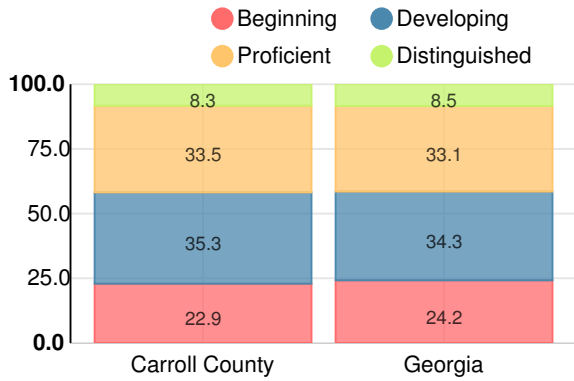

Science

Percent of students scoring in each performance level on 2017 Georgia Milestones for elementary grades

Social Studies

Percent of students scoring in each performance level on 2017 Georgia Milestones for elementary grades

Reading at or above the Grade Level Target (3rd Grade)

Percent of students in grade 3 achieving Lexile measure equal to or greater than 650

Reading at or above the Grade Level Target (5th Grade)

Percent of students in grade 5 achieving Lexile measure equal to or greater than 850

Middle School

English

Percent of students scoring in each performance level on 2017 Georgia Milestones for middle school grades

Mathematics

Percent of students scoring in each performance level on 2017 Georgia Milestones for middle school grades