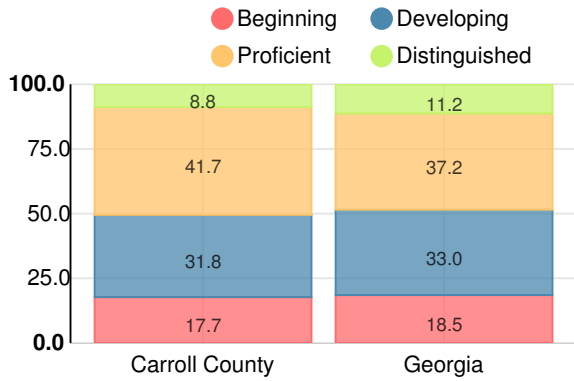

Science

Percent of students scoring in each performance level on 2017 Georgia Milestones for middle school grades

Social Studies

Percent of students scoring in each performance level on 2017 Georgia Milestones for middle school grades

Reading at or above the Grade Level Target (8th Grade)

Percent of students in grade 8 achieving Lexile measure greater than 1050

High School

American Literature & Composition

Percent of students scoring in each performance level on 2017 Georgia Milestones

Coordinate Algebra/Algebra I

Percent of students scoring in each performance level on 2017 Georgia Milestones

Biology

Percent of students scoring in each performance level on 2017 Georgia Milestones

US History