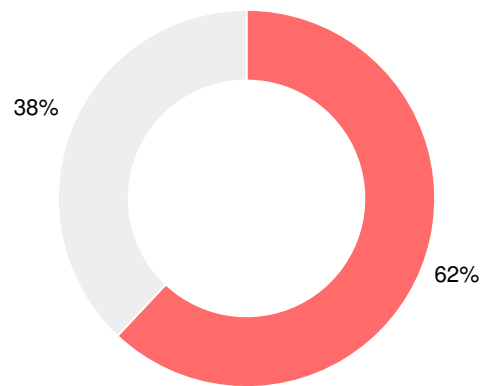

Free/Reduced-Price Lunch (FRL)

- FRL
- Not FRL