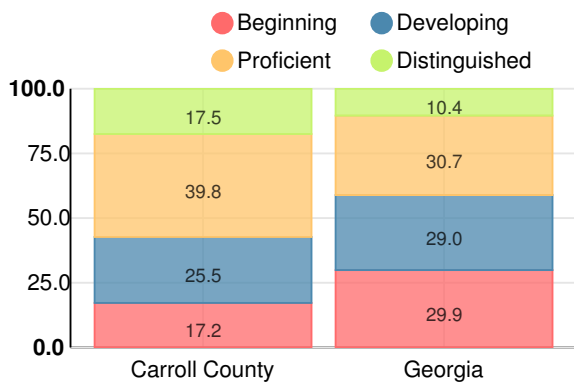

CCRPI Single Score

Student Mobility Rate

17.4%

Financial Efficiency Star Rating

Per Pupil Expenditures

Race/Ethnicity

- Asian/Pacific Islander
- American Indian/Alaskan
- Black
- Hispanic
- Multi-racial
- White

Percent of students scoring in each performance level on 2017 Georgia Milestones for elementary grades

Mathematics

Percent of students scoring in each performance level on 2017 Georgia Milestones for elementary grades

Science

Percent of students scoring in each performance level on 2017 Georgia Milestones for elementary grades

Social Studies

Percent of students scoring in each performance level on 2017 Georgia Milestones for elementary grades