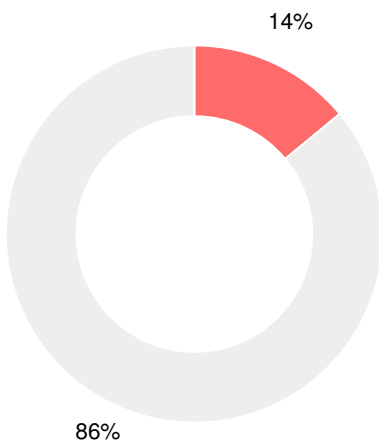

Students with Disability (SWD)

- SWD
- Not SWD