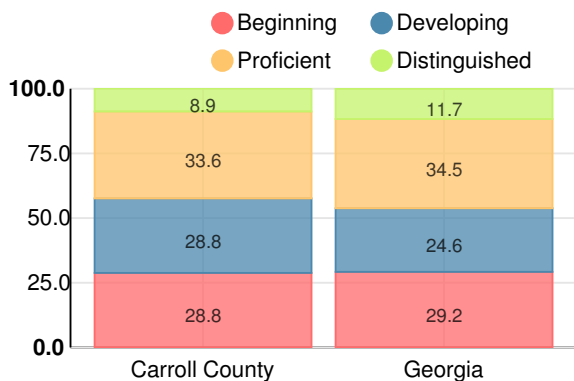

Science

Percent of students scoring in each performance level on 2017 Georgia Milestones for middle school grades

Social Studies

Percent of students scoring in each performance level on 2017 Georgia Milestones for middle school grades

Reading at or above the Grade Level Target (8th Grade)

Percent of students in grade 8 achieving Lexile measure greater than 1050

High School

American Literature & Composition

Percent of students scoring in each performance level on 2017 Georgia Milestones

Coordinate Algebra/Algebra I

Percent of students scoring in each performance level on 2017 Georgia Milestones

Biology

Percent of students scoring in each performance level on 2017 Georgia Milestones

US History