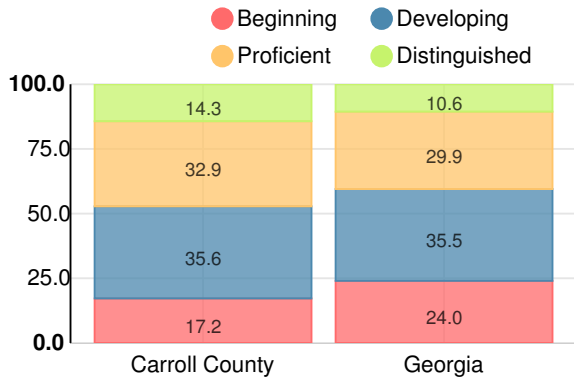

CCRPI Single Score

Student Mobility Rate

17.4%

Financial Efficiency Star Rating

Per Pupil Expenditures

Race/Ethnicity

- Asian/Pacific Islander
- American Indian/Alaskan
- Black
- Hispanic
- Multi-racial
- White

Free/Reduced-Price Lunch (FRL)

- FRL
- Not FRL

Students with Disability (SWD)

- SWD
- Not SWD

English Language Learners (ELL)

- ELL
- Not ELL

Elementary

English

Percent of students scoring in each performance level on 2017 Georgia Milestones for elementary grades

Mathematics

Percent of students scoring in each performance level on 2017 Georgia Milestones for elementary grades