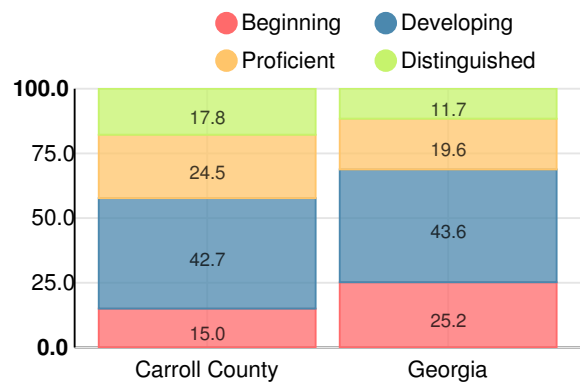

CCRPI Single Score

Student Mobility Rate

17.4%

Financial Efficiency Star Rating

Per Pupil Expenditures

Race/Ethnicity

- Asian/Pacific Islander
- American Indian/Alaskan
- Black
- Hispanic
- Multi-racial
- White

Percent of students scoring in each performance level on 2017 Georgia Milestones for elementary grades

Mathematics

Percent of students scoring in each performance level on 2017 Georgia Milestones for elementary grades

Science

Percent of students scoring in each performance level on 2017 Georgia Milestones for elementary grades

Social Studies

Percent of students scoring in each performance level on 2017 Georgia Milestones for elementary grades