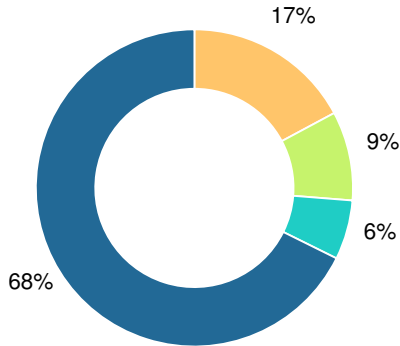

CCRPI Single Score

Student Mobility Rate

17.4%

Financial Efficiency Star Rating

Per Pupil Expenditures

Race/Ethnicity

- Asian/Pacific Islander
- American Indian/Alaskan
- Black
- Hispanic
- Multi-racial
- White