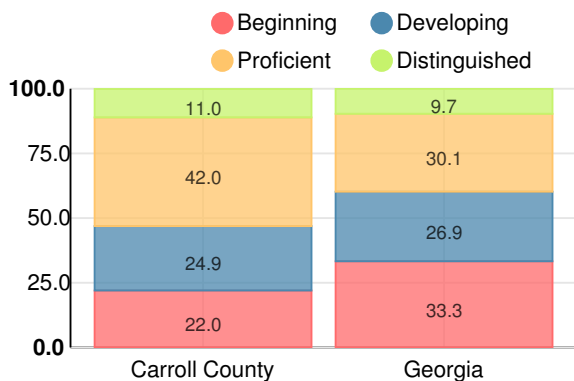

Science

Percent of students scoring in each performance level on 2017 Georgia Milestones for elementary grades

Social Studies

Percent of students scoring in each performance level on 2017 Georgia Milestones for elementary grades

Reading at or above the Grade Level Target (3rd Grade)

Percent of students in grade 3 achieving Lexile measure equal to or greater than 650

Reading at or above the Grade Level Target (5th Grade)

Percent of students in grade 5 achieving Lexile measure equal to or greater than 850

Middle School

English

Percent of students scoring in each performance level on 2017 Georgia Milestones for middle school grades

Mathematics

Percent of students scoring in each performance level on 2017 Georgia Milestones for middle school grades

Science

Percent of students scoring in each performance level on 2017 Georgia Milestones for middle school grades

Social Studies

Percent of students scoring in each performance level on 2017 Georgia Milestones for middle school grades